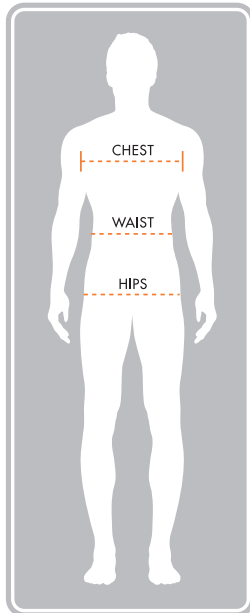

WOMEN'S SCRUB SIZE CHART							
	SIZE CHART						
Size Range	XS	S	M	L	XL	2X	3X
Size Comparison	0-2	4-6	8-10	12-14	16-18	20-22	24-26
Bust	31-32	32½-34½	35-37	37½-39	40-42	43½-46½	48-51
Waist	22½-23½	24-26	26½-28	28½-31	32-34	35½-38½	40-43
Hip	33-34½	35-37½	38-40	41-43	43½-46	46½-49	50-53
Inseam-approximately	31	31	31	31	31	31	31
Petite Inseam-approximately	29	29	29	29	29	29	29
Tall Inseam-approximately	33	33	33	33	33	33	33

**To select the appropriate pants size, please refer to the hip measurement on the chart.*

MEN'S SCRUB SIZE CHART						
	SIZE CHART					
Size Range	S	M	L	XL	2X	3X
Chest	34-36	38-40	42-44	46-48	50-52	54-56
Waist	28-30	32-34	34-36	38-40	40-42	44-46
Inseam-approximately	32	32	32	32	32	32
Short Inseam-approximately	30	30	30	30	30	30
Tall Inseam-approximately	34	34	34	34	34	34

**To select the appropriate pants size, please refer to the hip measurement on the chart.*